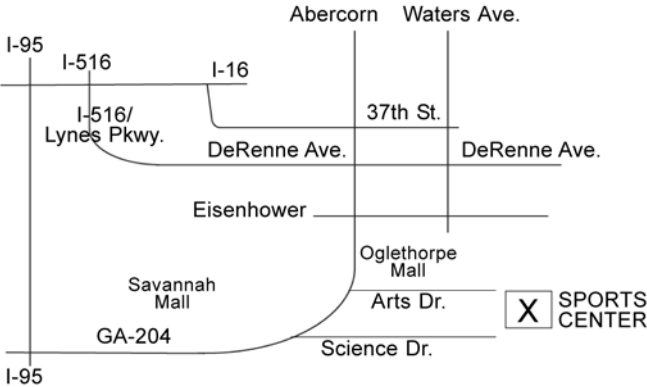

21st Annual MODEL RAILROAD AND TRAIN SHOW

COASTAL RAIL BUFFS, INC. Savannah's Model Railroad Club
WWW.COASTALRAILBUFFS.ORG

May 1st and 2nd, 2010
 Saturday 10 a.m. to 5 p.m.
 Sunday 10 a.m. to 4 p.m.

- **DEALER DISPLAYS AND MERCHANDISE**
- **N.E. FL MODEL RR CLUB, HO LAYOUT**

ADMISSION	
General Admission	\$ 5.00
Senior Citizens and Students	\$ 4.00
Children under 12 with Parents	FREE
Military and Family	FREE

THE SPORTS CENTER
 AT
ARMSTRONG ATLANTIC STATE UNIVERSITY
 11935 ABERCORN STREET
 SAVANNAH, GA 31419